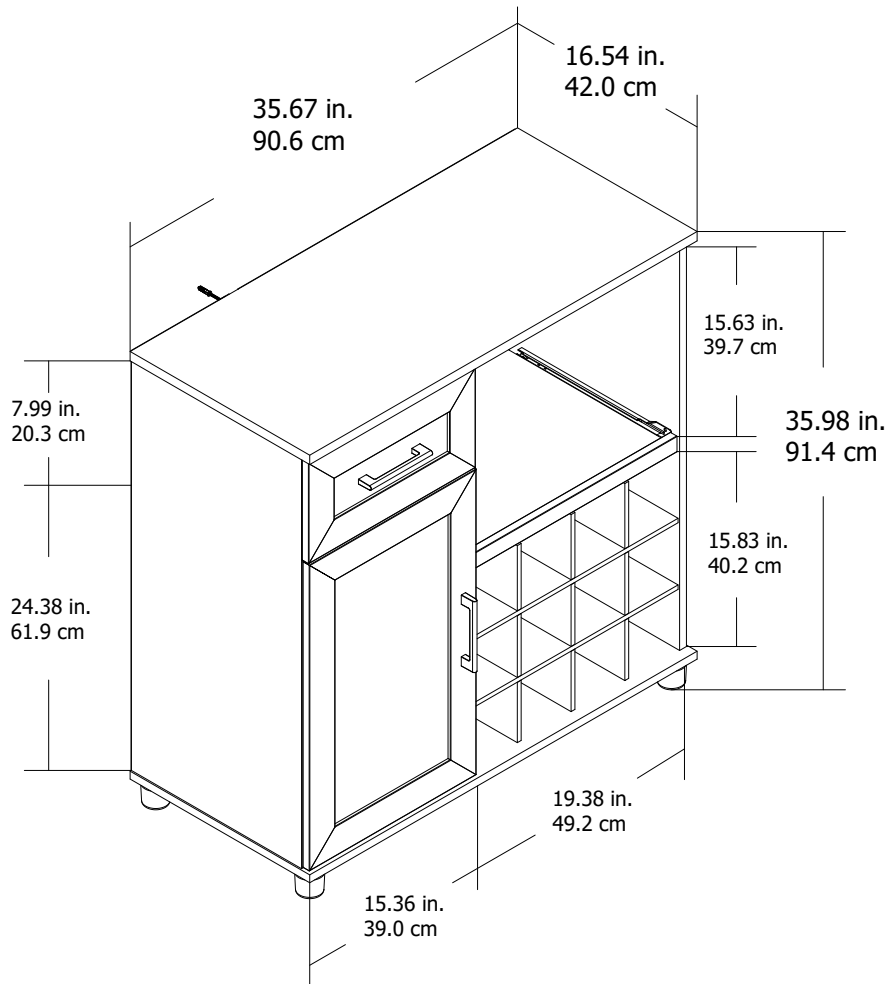

7559

Wood Breakdown:

PB 95%

Total storage: 6.6 cubic feet

Overall Product Size:

35.67"W x 16.54"D x 35.98"H

90.6cm W x 42.0cm D x 91.4cm H

Maximum Weight Capacities
Unit Weight: 79 lbs. (35.9 kg)