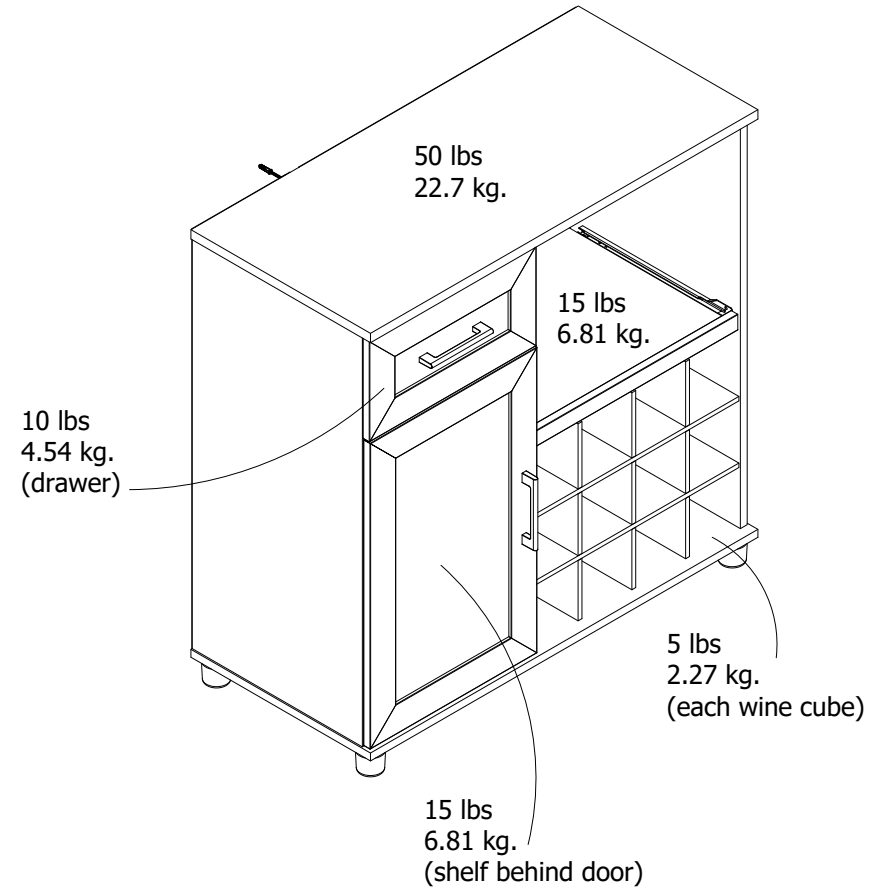

7559

Wood Breakdown:

PB 95%

Total storage: 6.6 cubic feet

Overall Product Size:

35.67"W x 16.54"D x 35.98"H

90.6cm W x 42.0cm D x 91.4cm H

Maximum Weight Capacities
Unit Weight: 79 lbs. (35.9 kg)